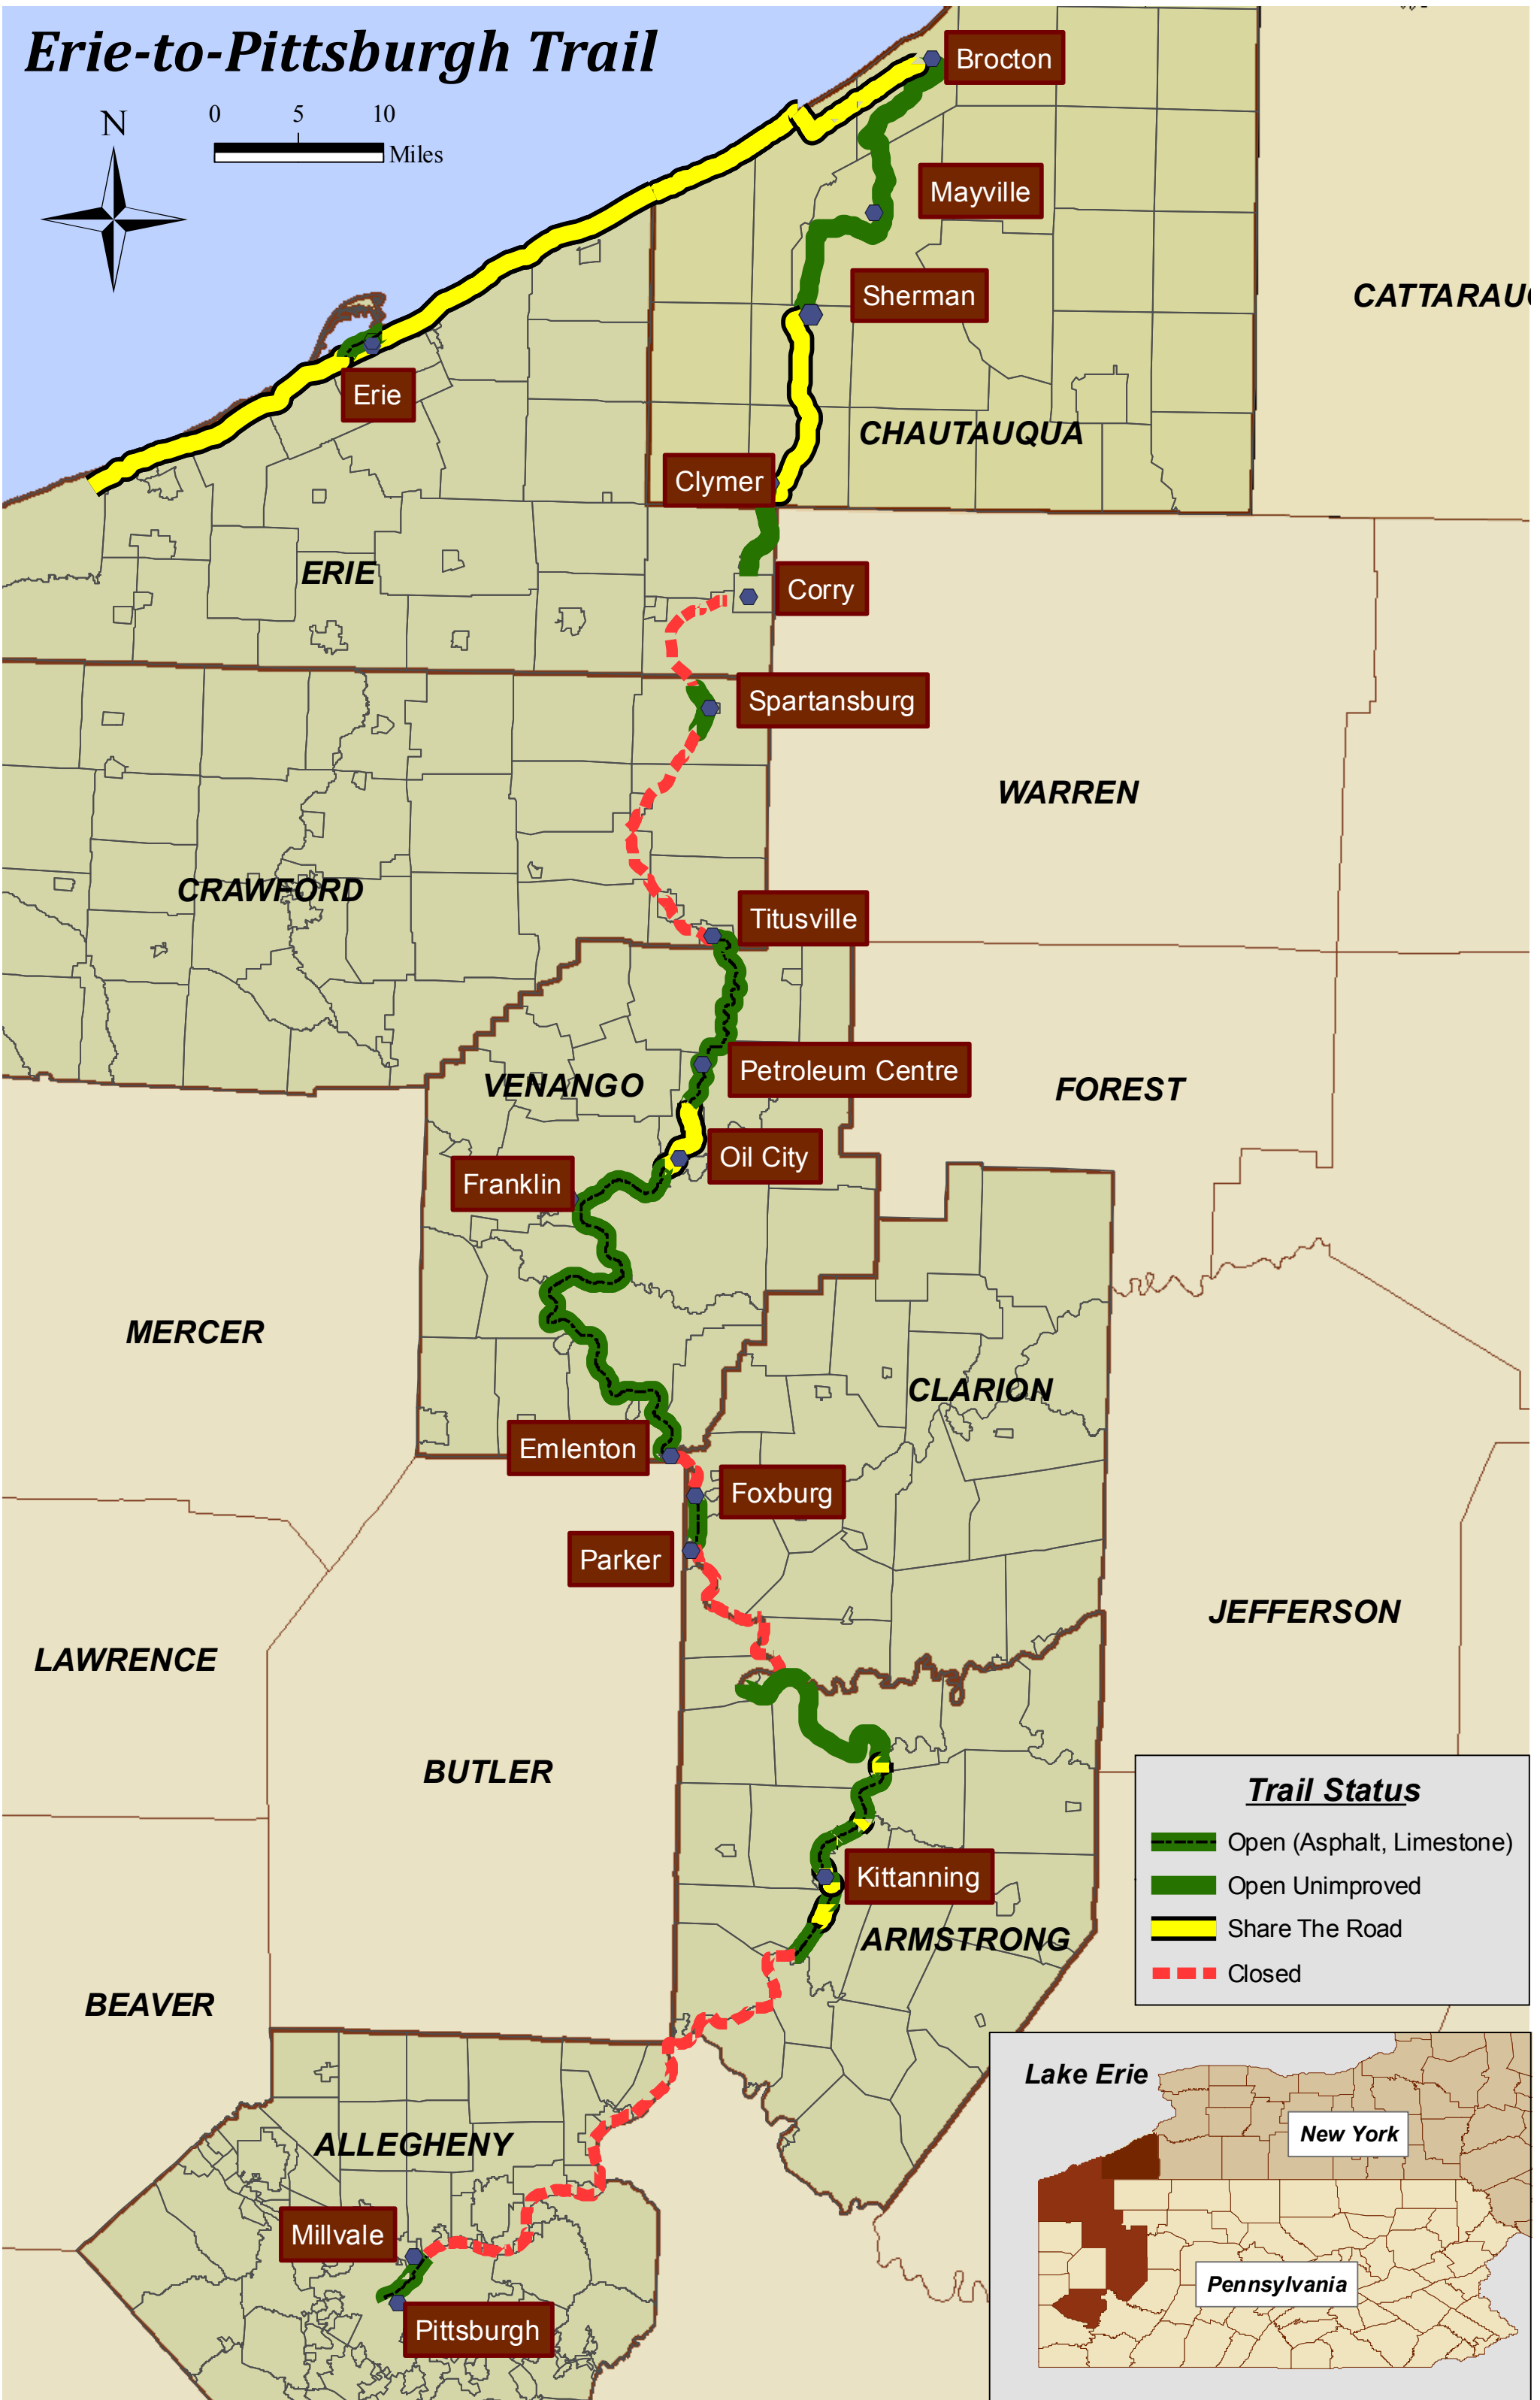

# Erie-to-Pittsburgh Trail

0 5 10 Miles

**Trail Status**

- Open (Asphalt, Limestone)
- Open Unimproved
- Share The Road
- Closed